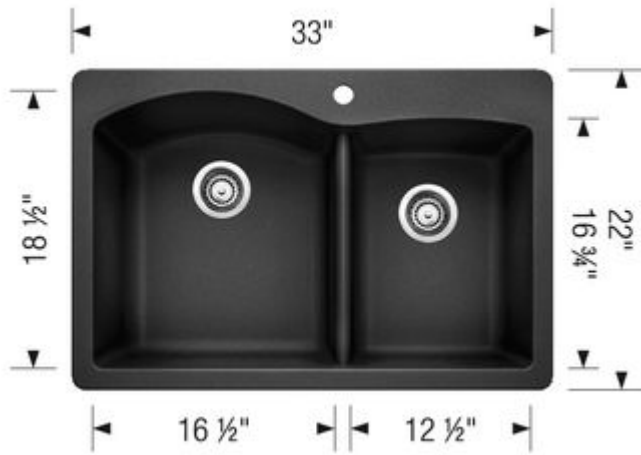

Non porous - dirt and bacteria cannot penetrate the surface of the sink

Rear-positioned drain holes maximize usable bowl and cabinet storage space

4 Additional knock-out holes for accessories

3 1/2" (90 mm) stainless steel strainers included

Cinder

SILGRANIT®

Main bowl left

Item No. 401153

Spec sheets/DXF

Top View

Scope of supply

3 1/2" (90 mm) stainless steel strainers, template

Design tips

Width of base unit : 915 mm

Bowl depth: 9 1/2" (240 mm) / 8" (205 mm)

Depending on cabinet construction, a different cabinet size may be required. Consult the cabinet manufacturer

Faucets

BLANCO MAESTRO II
Chrome / Truffle
403331