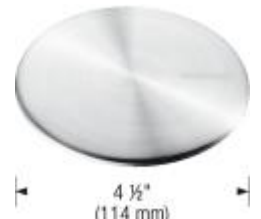

3 1/2" CapFlow strainer cover
Stainless steel (fits all BLA
strainers)
517666