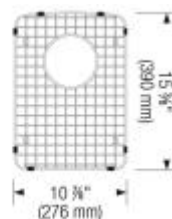

Stainless Steel Sink Grid
406491