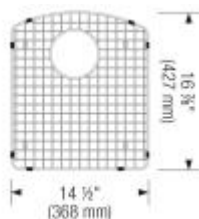

Stainless Steel Sink Grid
406490